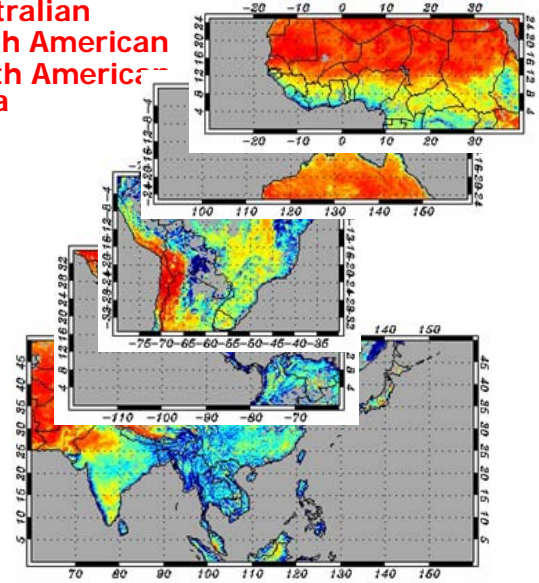

JAXA's Satellite Datasets for CEOP Phase 1

1. Reference site: 35 Points

3. Global

2. Monsoon Region

- > North African
- > Australian
- > South American
- > North America
- > Asia

Level1 : Radiance

Level2 : Geophysical Parameter

Level3 : Statistic geophysical product

JAXA's Satellite Datasets for CEOP Phase 2

- JAXA is a data provider
- Need coordinated requirements for datasets from the CEOP user community
- Currently plan to produce the same datasets from January, 2007 to present time based on the request from Prof. Koike
- Studying to add Daichi (ALOS) Data
- Limitations: depend on budget