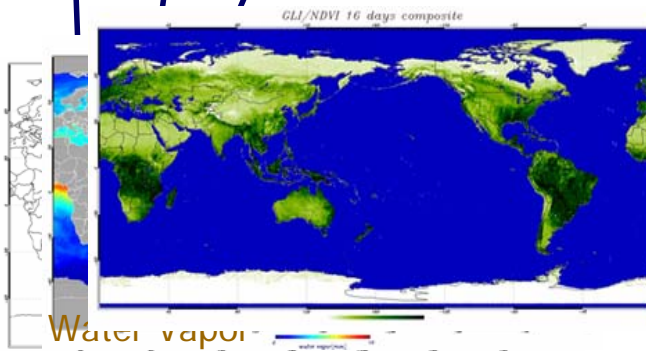

JAXA's Satellite Datasets for CEOP Phase 1

1. Reference site: 35 Points

3. Global

2. Monsoon Region

- > North African
- > Australian
- > South American
- > North America
- > Asia

Level1 : Radiance

Level2 : Geophysical Parameter