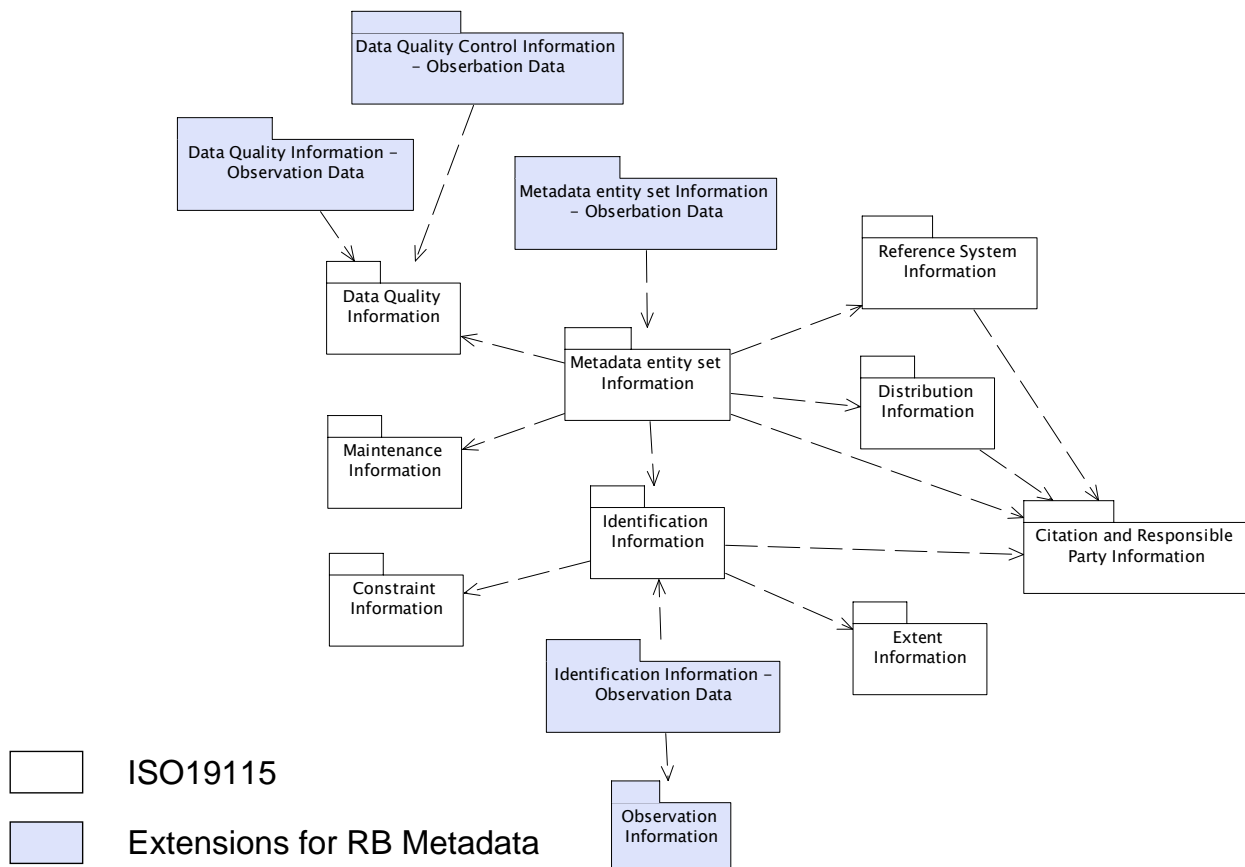

Design for River Basin Metadata

Masahiko Nagai, Masafumi Ono, Ryosuke Shibasaki
Earth observation Data InTeGration and fusiOn Research Initiative
(EDITORIA)
The University of Tokyo

2007.12.4

What is River Basin Metadata?

www.obiken-bousai.jp/okn_03/img/okn_03_02_il.jpg

Basic Structure of River Basin Metadata

Profile about River basin
(River basin information)

Contents about Data of River Basin
(Observation data, Related Information)

Profile about River Basin Metadata

Basic Structure of River Basin Metadata

**Profile about River basin
(River basin information)**

**Contents about Data of River Basin
(Observation data, Related Information)**

River Basin Observation Metadata

Basic Structure of River Basin Metadata

**Profile about River basin
(River basin information)**

**Contents about Data of River Basin
(Observation data, Related Information)**