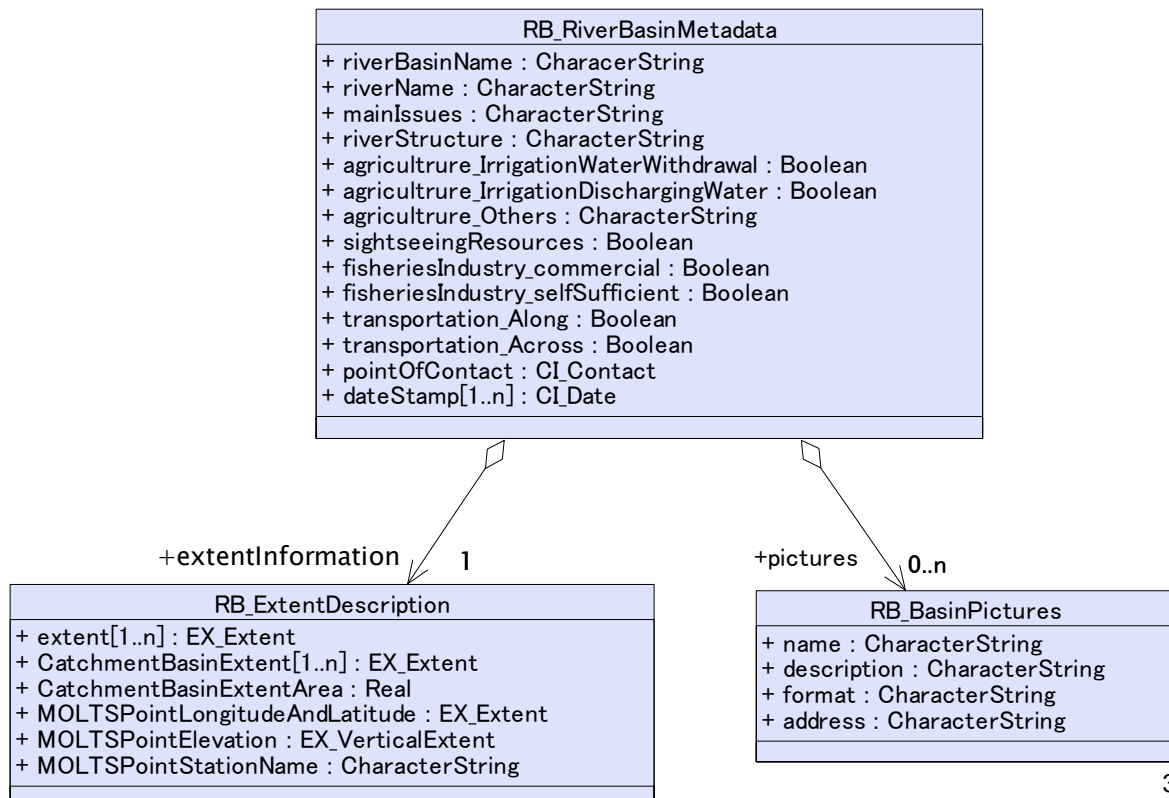

www.obiken-bousai.jp/okn_03/img/okn_03_02_il.jpg

Basic Structure of River Basin Metadata

Profile about River basin
(River basin information)

Contents about Data of River Basin
(Observation data, Related Information)

Profile about River Basin Metadata

Basic Structure of River Basin Metadata

**Profile about River basin
(River basin information)**

**Contents about Data of River Basin
(Observation data, Related Information)**

River Basin Observation Metadata

Basic Structure of River Basin Metadata

**Profile about River basin
(River basin information)**

**Contents about Data of River Basin
(Observation data, Related Information)**