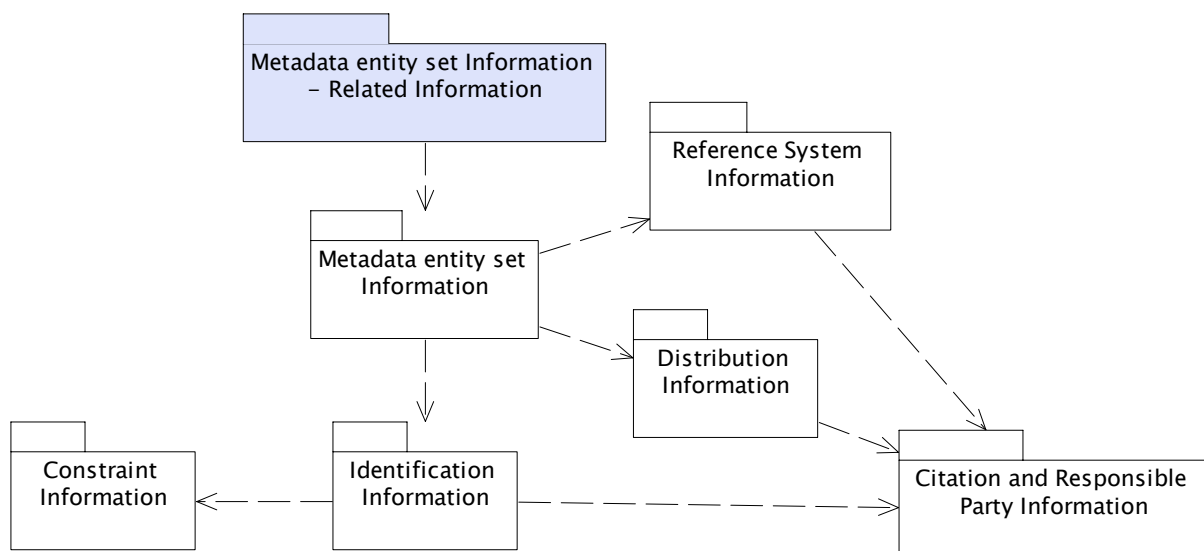

River Basin Observation Metadata

- ISO19115
- Extensions for River Basin Metadata