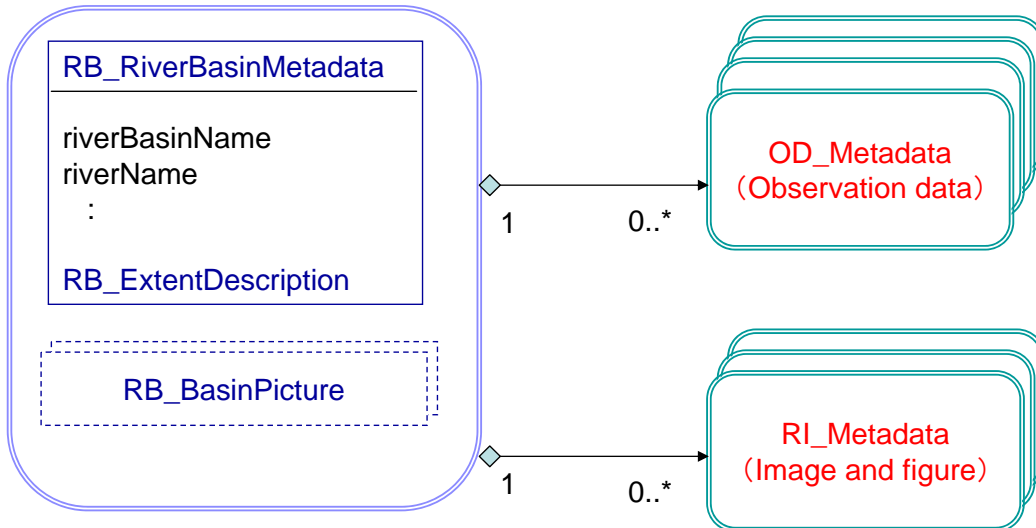

Profile about River Basin (River Basin Information)

- What is name ?
- What is the location ?
- :

Contents about Data River Basin

- Which river basin ?
- Which data ?
- When the data was acquired ?
- What data ?
- Who is managed ?
- :

www.obiken-bousai.jp/okn_03/img/okn_03_02_il.jpg

Basic Structure of River Basin Metadata

Profile about River basin
(River basin information)

Contents about Data of River Basin
(Observation data, Related Information)

Profile about River Basin Metadata

Basic Structure of River Basin Metadata

**Profile about River basin
(River basin information)**

**Contents about Data of River Basin
(Observation data, Related Information)**

River Basin Observation Metadata

Basic Structure of River Basin Metadata

**Profile about River basin
(River basin information)**

**Contents about Data of River Basin
(Observation data, Related Information)**