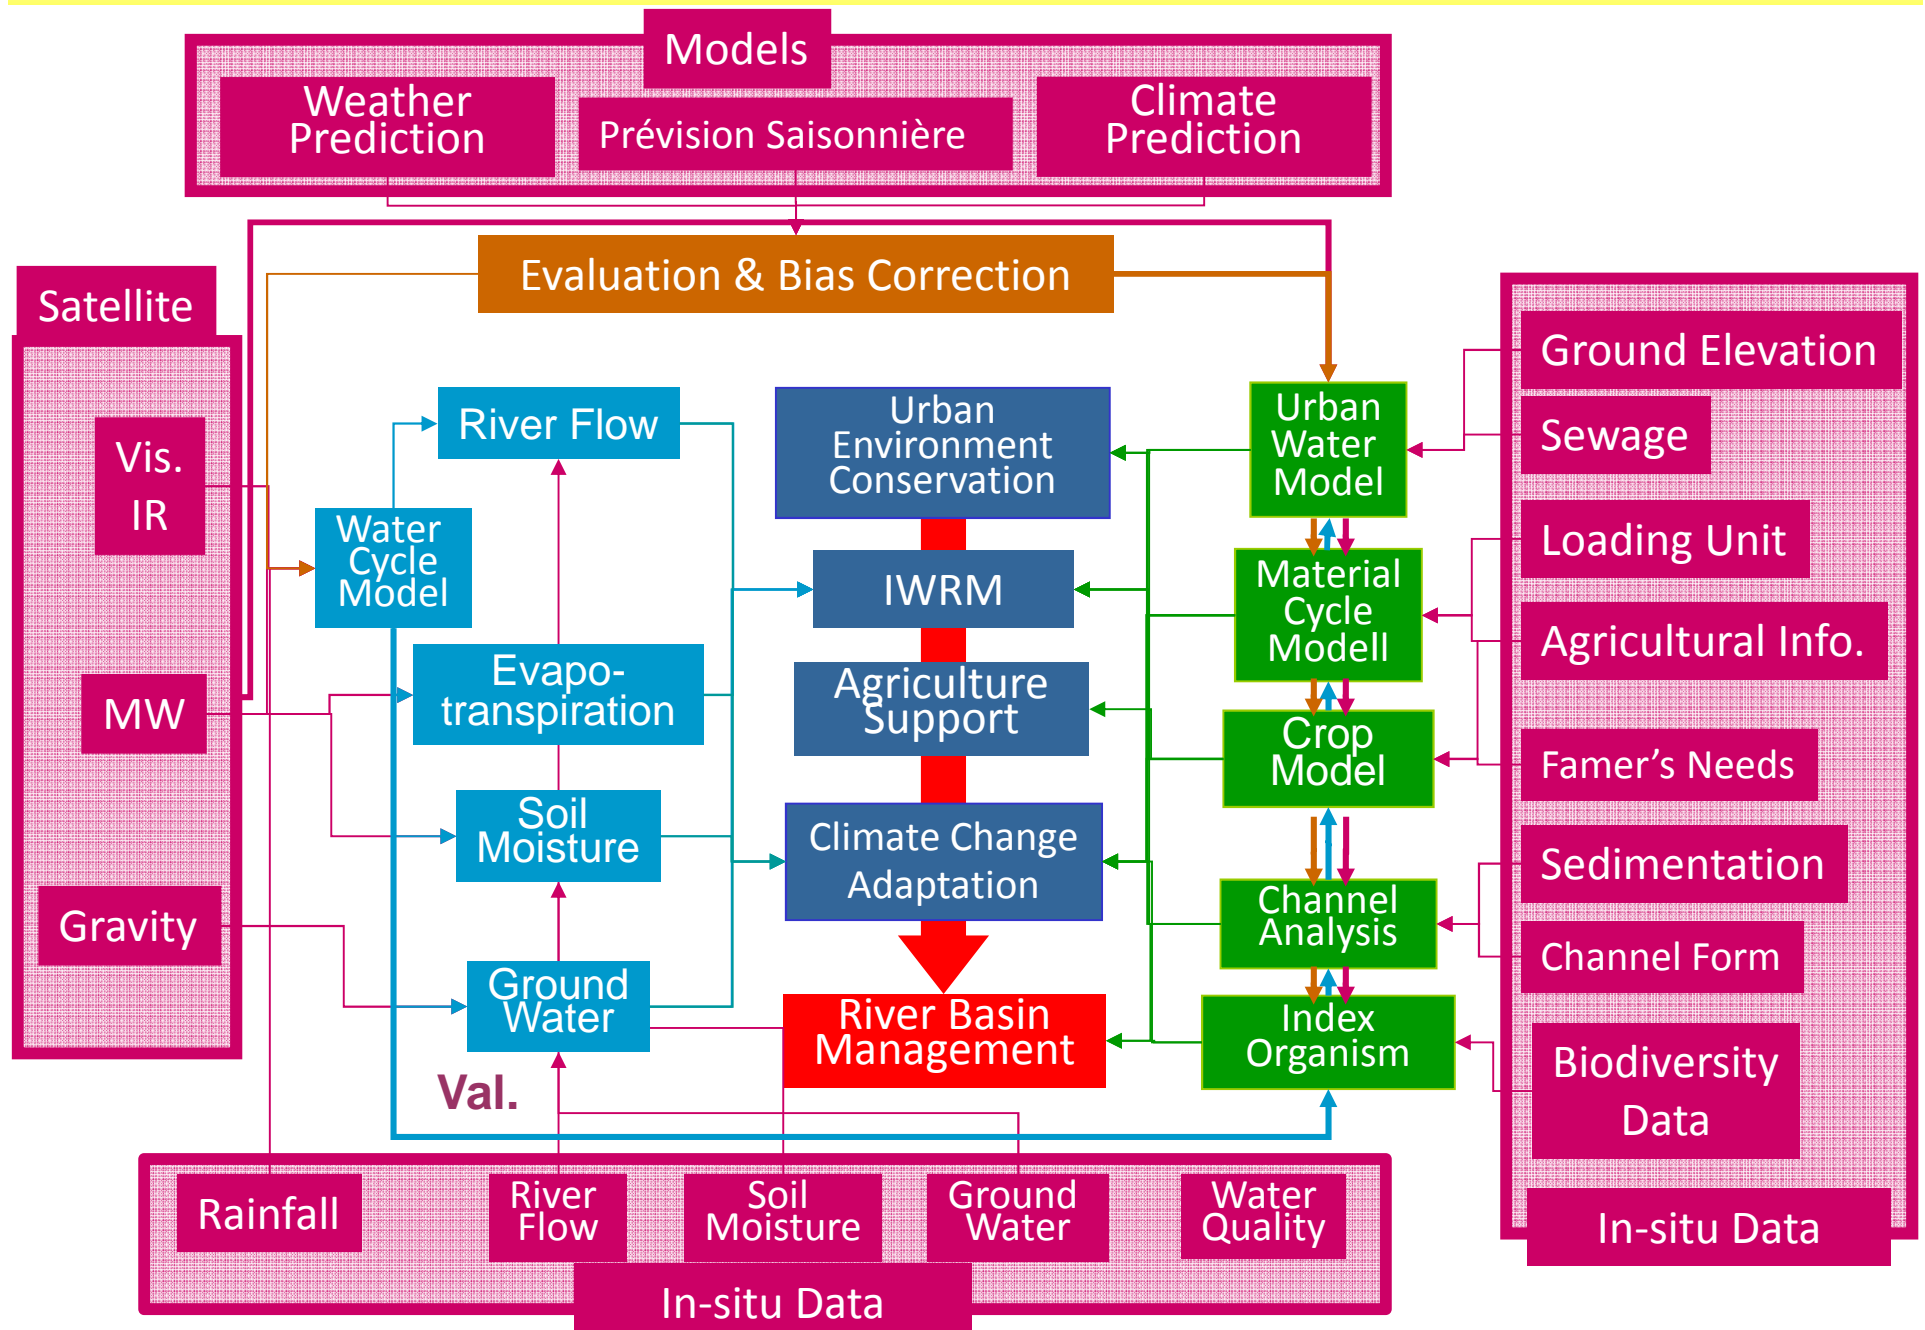

Water Cycle Integrator

Hachioji

Kuromatunai

Farming Village: Shubuto River, Hokkaido