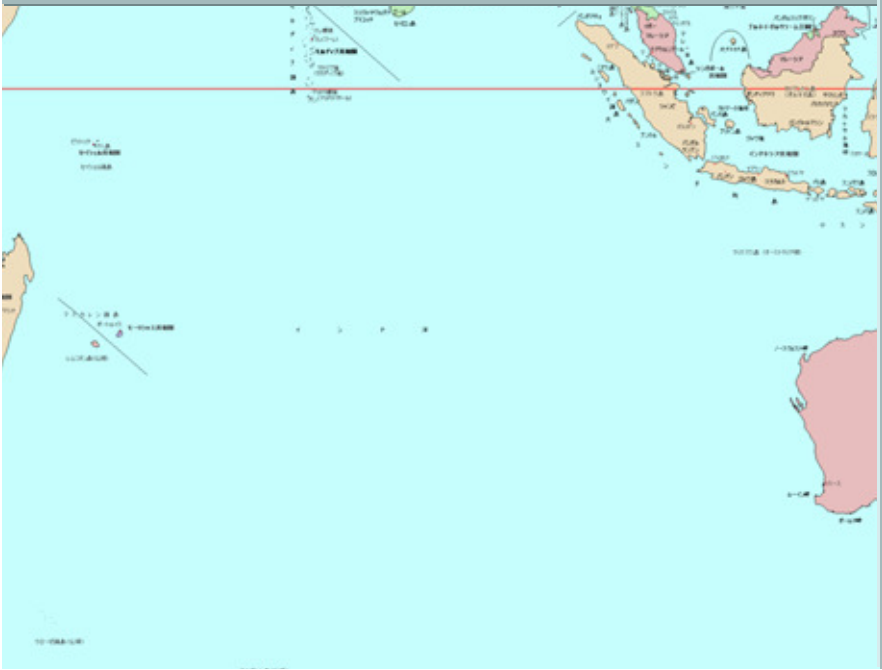

# Farming Village: Shubuto River, Hokkaido

# Urban: Asa River