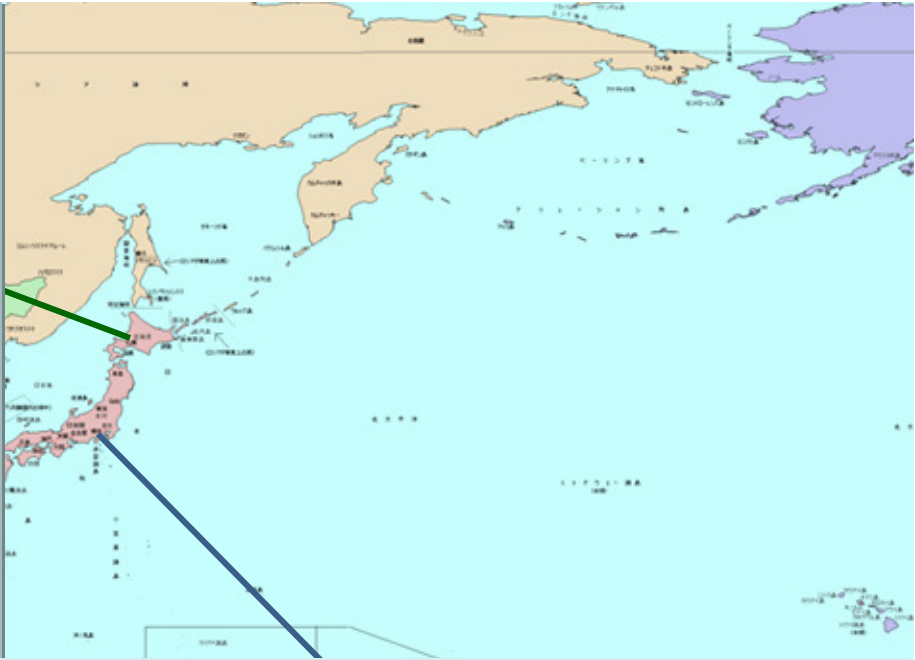

# Farming Village: Shubuto River, Hokkaido

# Urban: Asa River